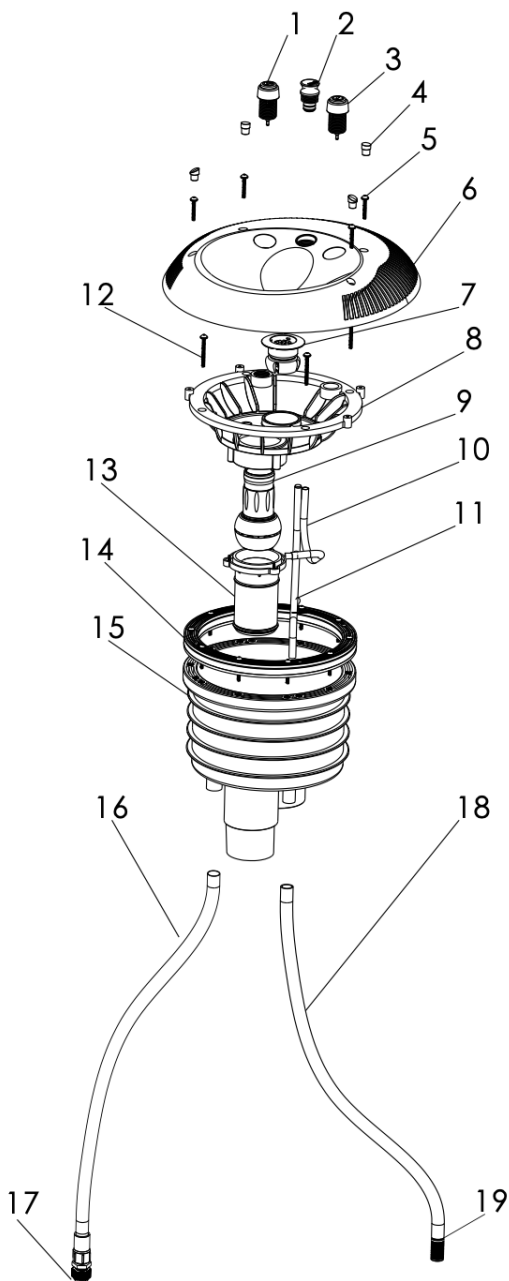

counter-current swim jet Parts List

Key No.	Part No.	Product Description	Qty
1	89090104	Air switch for water pump	1
2	89090105	Air adjusting	1
3	89090106	Air switch for water light	1
4	89090107	Threaded plug for lid	1
5	03011345	M5*20mm screws	4
6	89090108	Lid	1
7	88041939	LED-P10 light(Auto change colour)	1
	88041940	LED-P10 light(White colour)	1
8	89090110	Support frame	1
9	89090111	Water jet	1
10	01093016	D12mmXd8mmX40mm air adjusting hose	2
11	01093015	D5mmXd3mmX3M transparent hose	2
12	03011320	M6X20mm srews	4
13	89090112	Water jet fixed pipe	1
14	89090113	Vinyl pool fittings	1
15	89090114	Counter Current Jet body	1
16	89090115	Conduit for light cable and air hose	1
17	89090116	Cable grand	1
18	01151380	Exhaust hose	1
19	89090117	Venting plug	1