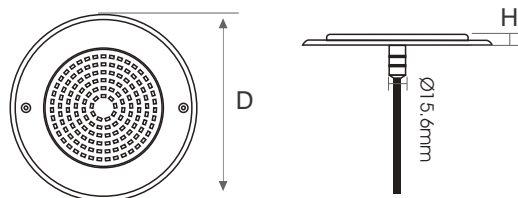

Optional Color

Single colour :
- AC 12V (2-wires)

 CW (6500K)
  WW (3000K)
  Blue

RGB colour :
- DC 12V (4-wires)
- External/Wi-Fi control method

Lights Graph

Dimension

Model	Power	Voltage	Colour	Material	Flaceplate	LED Type	Beam Angle	LED QTY	Lumen	Dimension (D*H)
HTCP-P-S90-CW	8 W	AC/DC12V	Cool White (6500K)	Plastic	White	SMD2835	120°	90 pcs	100lm/w	96*8mm
HTCP-P-S90-WW	8 W	AC/DC12V	Warm White (3000K)	Plastic	White	SMD2835	120°	90 pcs	100lm/w	96*8mm
HTCP-P-S90-B	8 W	AC/DC12V	Blue	Plastic	White	SMD2835	120°	90 pcs	100lm/w	96*8mm
HTCP-P-S90-RGB	8 W	DC12V	RGB	Plastic	White	SMD2835	120°	90 pcs	100lm/w	96*8mm

Model	Power	Voltage	Colour	Material	Flaceplate	LED Type	Beam Angle	LED QTY	Lumen	Dimension (D*H)
HTCP-P-M144-CW	12 W	AC/DC12V	Cool White (6500K)	Plastic	White	SMD2835	120°	144 pcs	100lm/w	155*7.5mm
HTCP-P-M144-WW	12 W	AC/DC12V	Warm White (3000K)	Plastic	White	SMD2835	120°	144 pcs	100lm/w	155*7.5mm
HTCP-P-M144-B	12 W	AC/DC12V	Blue	Plastic	White	SMD2835	120°	144 pcs	100lm/w	155*7.5mm
HTCP-P-M144-RGB	12 W	DC12V	RGB	Plastic	White	SMD2835	120°	144 pcs	100lm/w	155*7.5mm