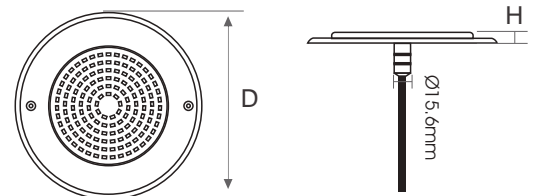

Optional Color

Single colour :
- AC 12V (2-wires)

 CW (6500K)
  WW (3000K)
  Blue

RGB colour :
- DC 12V (4-wires)
- External/Wi-Fi control method

Lights Graph

Dimension

Model	Power	Voltage	Colour	Material	Flaceplate	LED Type	Beam Angle	LED QTY	Lumen	Dimension (D*H)
HTCP-SB-S90-CW	8 W	AC/DC12V	Cool White (6500K)	SS316L	Black	SMD2835	120°	90 pcs	100lm/w	96*8mm
HTCP-SB-S90-WW	8 W	AC/DC12V	Warm White (3000K)	SS316L	Black	SMD2835	120°	90 pcs	100lm/w	96*8mm
HTCP-SB-S90-B	8 W	AC/DC12V	Blue	SS316L	Black	SMD2835	120°	90 pcs	100lm/w	96*8mm
HTCP-SB-S90-RGB	8 W	DC12V	RGB	SS316L	Black	SMD2835	120°	90 pcs	100lm/w	96*8mm

Model	Power	Voltage	Colour	Material	Flaceplate	LED Type	Beam Angle	LED QTY	Lumen	Dimension (D*H)
HTCP-SB-M144-CW	12 W	AC/DC12V	Cool White (6500K)	SS316L	Black	SMD2835	120°	144 pcs	100lm/w	155*7.5mm
HTCP-SB-M144-WW	12 W	AC/DC12V	Warm White (3000K)	SS316L	Black	SMD2835	120°	144 pcs	100lm/w	155*7.5mm
HTCP-SB-M144-B	12 W	AC/DC12V	Blue	SS316L	Black	SMD2835	120°	144 pcs	100lm/w	155*7.5mm
HTCP-SB-M144-RGB	12 W	DC12V	RGB	SS316L	Black	SMD2835	120°	144 pcs	100lm/w	155*7.5mm