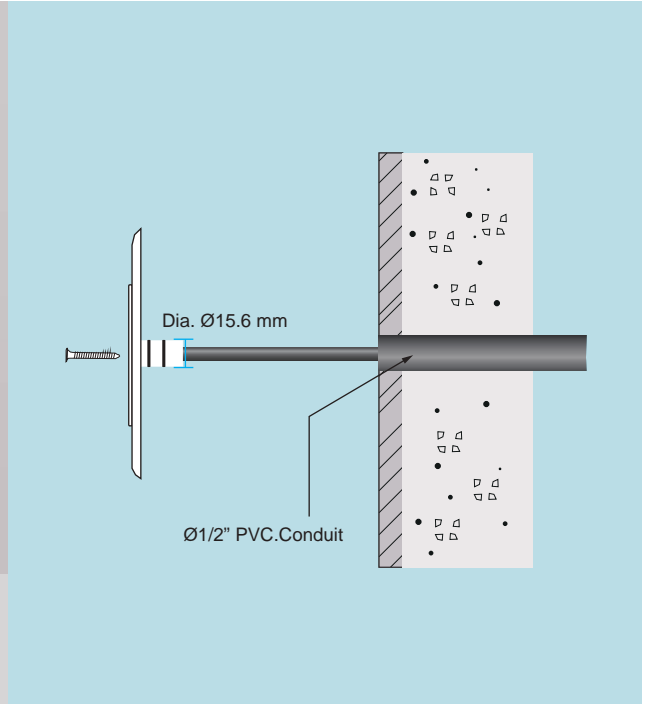

Installation Method 01

1. Screws
2. Lamp
3. Conduit
4. Pool wall

Installation Method 02

1. Screws
2. Lamp
3. Conduit
4. Pool wall
5. Accessory A