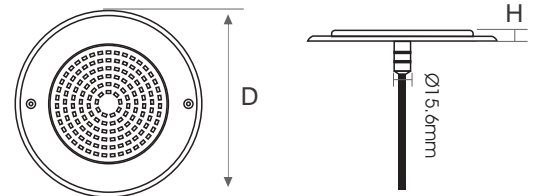

Ultra thin

12V

Advantages

- Fully resin filled, 100% waterproof
- 316L Stainless steel for marine water
- Ultra slim design in 7.5 - 8.0 mm thickness
- Suitable for Concrete Pool
- Patented 2 in 1 installation methods
 - Method 01 : Ø1/2" PVC.Conduit
 - Method 02 : Ø3/4" PVC.Conduit

Optional Color

Single colour :
- AC 12V (2-wires)

CW (6500K)
 WW (3000K)
 Blue

RGB colour :
- DC 12V (4-wires)
- External/Wi-Fi control method

Lights Graph

Dimension

Model	Power	Voltage	Colour	Material	Flaceplate	LED Type	Beam Angle	LED QTY	Lumen	Dimension (D*H)
HTCP-S-S90-CW	8 W	AC/DC12V	Cool White (6500K)	SS316L	Silver	SMD2835	120°	90 pcs	100lm/w	96*8mm
HTCP-S-S90-WW	8 W	AC/DC12V	Warm White (3000K)	SS316L	Silver	SMD2835	120°	90 pcs	100lm/w	96*8mm
HTCP-S-S90-B	8 W	AC/DC12V	Blue	SS316L	Silver	SMD2835	120°	90 pcs	100lm/w	96*8mm
HTCP-S-S90-RGB	8 W	DC12V	RGB	SS316L	Silver	SMD2835	120°	90 pcs	100lm/w	96*8mm

Model	Power	Voltage	Colour	Material	Flaceplate	LED Type	Beam Angle	LED QTY	Lumen	Dimension (D*H)
HTCP-S-M144-CW	12 W	AC/DC12V	Cool White (6500K)	SS316L	Silver	SMD2835	120°	144 pcs	100lm/w	155*7.5mm
HTCP-S-M144-WW	12 W	AC/DC12V	Warm White (3000K)	SS316L	Silver	SMD2835	120°	144 pcs	100lm/w	155*7.5mm
HTCP-S-M144-B	12 W	AC/DC12V	Blue	SS316L	Silver	SMD2835	120°	144 pcs	100lm/w	155*7.5mm
HTCP-S-M144-RGB	12 W	DC12V	RGB	SS316L	Silver	SMD2835	120°	144 pcs	100lm/w	155*7.5mm

Model	Power	Voltage	Colour	Material	Flaceplate	LED Type	Beam Angle	LED QTY	Lumen	Dimension (D*H)
HTCPS-L252-CW	18 W	AC/DC12V	Cool White (6500K)	SS316L	Silver	SMD2835	120°	252 pcs	100lm/w	257*7.5mm
HTCPS-L252-WW	18 W	AC/DC12V	Warm White (3000K)	SS316L	Silver	SMD2835	120°	252 pcs	100lm/w	257*7.5mm
HTCP-S-L252-B	18 W	AC/DC12V	Blue	SS316L	Silver	SMD2835	120°	252 pcs	100lm/w	257*7.5mm
HTCP-S-L252-RGB	18 W	DC12V	RGB	SS316L	Silver	SMD2835	120°	252 pcs	100lm/w	257*7.5mm