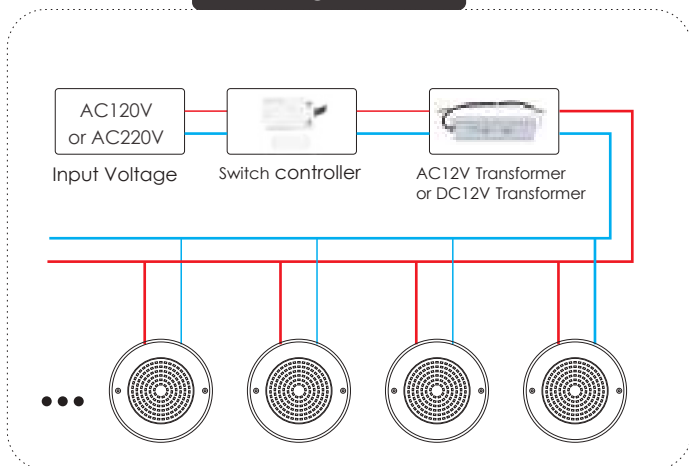

Wire Diagram

For Single Color