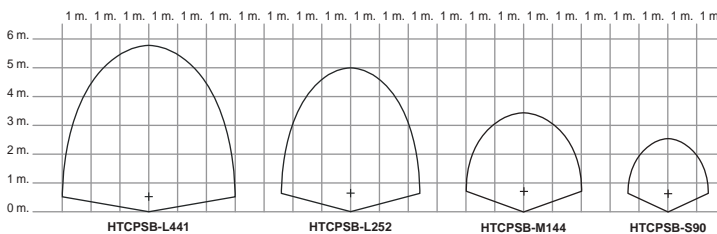

Model	Power	Voltage	Colour	Material	Flaceplate	LED Type	Beam Angle	LED QTY	Lumen	Dimension (D*H)
HTCP-S-L441-CW	35 W	AC/DC12V	Cool White (6500K)	SS316L	Silver	SMD2835	120°	441 pcs	100lm/w	257*7.5mm
HTCP-S-L441-WW	35 W	AC/DC12V	Warm White (3000K)	SS316L	Silver	SMD2835	120°	441 pcs	100lm/w	257*7.5mm
HTCP-S-L441-B	35 W	AC/DC12V	Blue	SS316L	Silver	SMD2835	120°	441 pcs	100lm/w	257*7.5mm
HTCP-S-L441-RGB	35 W	DC12V	RGB	SS316L	Silver	SMD2835	120°	441 pcs	100lm/w	257*7.5mm

Optional Color

Single colour :
- AC 12V (2-wires)

 CW (6500K)
  WW (3000K)
  Blue

RGB colour :
- DC 12V (4-wires)
- External/Wi-Fi control method

Lights Graph

Dimension

Model	Power	Voltage	Colour	Material	Flaceplate	LED Type	Beam Angle	LED QTY	Lumen	Dimension (D*H)
HTCP-SB-S90-CW	8 W	AC/DC12V	Cool White (6500K)	SS316L	Black	SMD2835	120°	90 pcs	100lm/w	96*8mm
HTCP-SB-S90-WW	8 W	AC/DC12V	Warm White (3000K)	SS316L	Black	SMD2835	120°	90 pcs	100lm/w	96*8mm
HTCP-SB-S90-B	8 W	AC/DC12V	Blue	SS316L	Black	SMD2835	120°	90 pcs	100lm/w	96*8mm
HTCP-SB-S90-RGB	8 W	DC12V	RGB	SS316L	Black	SMD2835	120°	90 pcs	100lm/w	96*8mm

Model	Power	Voltage	Colour	Material	Flaceplate	LED Type	Beam Angle	LED QTY	Lumen	Dimension (D*H)
HTCP-SB-M144-CW	12 W	AC/DC12V	Cool White (6500K)	SS316L	Black	SMD2835	120°	144 pcs	100lm/w	155*7.5mm
HTCP-SB-M144-WW	12 W	AC/DC12V	Warm White (3000K)	SS316L	Black	SMD2835	120°	144 pcs	100lm/w	155*7.5mm
HTCP-SB-M144-B	12 W	AC/DC12V	Blue	SS316L	Black	SMD2835	120°	144 pcs	100lm/w	155*7.5mm
HTCP-SB-M144-RGB	12 W	DC12V	RGB	SS316L	Black	SMD2835	120°	144 pcs	100lm/w	155*7.5mm