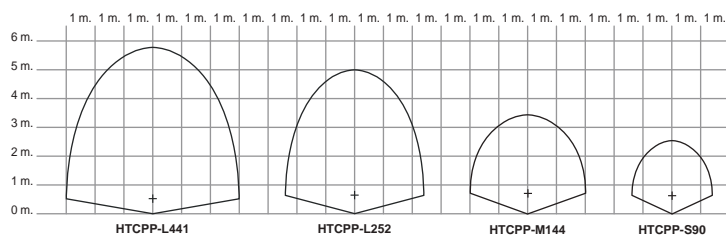

Model	Power	Voltage	Colour	Material	Flaceplate	LED Type	Beam Angle	LED QTY	Lumen	Dimension (D*H)
HTCP-SB-L441-CW	35 W	AC/DC12V	Cool White (6500K)	SS316L	Black	SMD2835	120°	441 pcs	100lm/w	257*7.5mm
HTCP-SB-L441-WW	35 W	AC/DC12V	Warm White (3000K)	SS316L	Black	SMD2835	120°	441 pcs	100lm/w	257*7.5mm
HTCP-SB-L441-B	35 W	AC/DC12V	Blue	SS316L	Black	SMD2835	120°	441 pcs	100lm/w	257*7.5mm
HTCP-SB-L441-RGB	35 W	DC12V	RGB	SS316L	Black	SMD2835	120°	441 pcs	100lm/w	257*7.5mm

Optional Color

Single colour :
- AC 12V (2-wires)

 CW (6500K)
  WW (3000K)
  Blue

RGB colour :
- DC 12V (4-wires)
- External/Wi-Fi control method

Lights Graph

Dimension

Model	Power	Voltage	Colour	Material	Flaceplate	LED Type	Beam Angle	LED QTY	Lumen	Dimension (D*H)
HTCP-P-S90-CW	8 W	AC/DC12V	Cool White (6500K)	Plastic	White	SMD2835	120°	90 pcs	100lm/w	96*8mm
HTCP-P-S90-WW	8 W	AC/DC12V	Warm White (3000K)	Plastic	White	SMD2835	120°	90 pcs	100lm/w	96*8mm
HTCP-P-S90-B	8 W	AC/DC12V	Blue	Plastic	White	SMD2835	120°	90 pcs	100lm/w	96*8mm
HTCP-P-S90-RGB	8 W	DC12V	RGB	Plastic	White	SMD2835	120°	90 pcs	100lm/w	96*8mm

Model	Power	Voltage	Colour	Material	Flaceplate	LED Type	Beam Angle	LED QTY	Lumen	Dimension (D*H)
HTCP-P-M144-CW	12 W	AC/DC12V	Cool White (6500K)	Plastic	White	SMD2835	120°	144 pcs	100lm/w	155*7.5mm
HTCP-P-M144-WW	12 W	AC/DC12V	Warm White (3000K)	Plastic	White	SMD2835	120°	144 pcs	100lm/w	155*7.5mm
HTCP-P-M144-B	12 W	AC/DC12V	Blue	Plastic	White	SMD2835	120°	144 pcs	100lm/w	155*7.5mm
HTCP-P-M144-RGB	12 W	DC12V	RGB	Plastic	White	SMD2835	120°	144 pcs	100lm/w	155*7.5mm