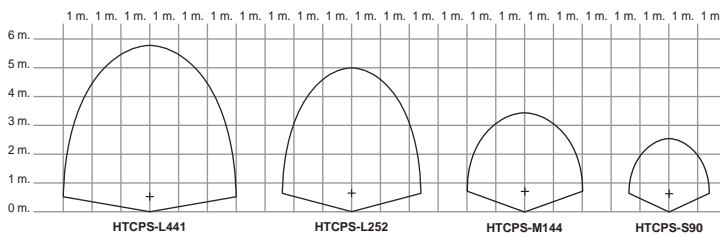

Optional Color

Single colour :
- AC 12V (2-wires)

CW (6500K)
 WW (3000K)
 Blue

RGB colour :
- DC 12V (4-wires)
- External/Wi-Fi control method

Lights Graph

Dimension

Model	Power	Voltage	Colour	Material	Flaceplate	LED Type	Beam Angle	LED QTY	Lumen	Dimension (D*H)
HTCP-S-S90-CW	8 W	AC/DC12V	Cool White (6500K)	SS316L	Silver	SMD2835	120°	90 pcs	100lm/w	96*8mm
HTCP-S-S90-WW	8 W	AC/DC12V	Warm White (3000K)	SS316L	Silver	SMD2835	120°	90 pcs	100lm/w	96*8mm
HTCP-S-S90-B	8 W	AC/DC12V	Blue	SS316L	Silver	SMD2835	120°	90 pcs	100lm/w	96*8mm
HTCP-S-S90-RGB	8 W	DC12V	RGB	SS316L	Silver	SMD2835	120°	90 pcs	100lm/w	96*8mm

Model	Power	Voltage	Colour	Material	Flaceplate	LED Type	Beam Angle	LED QTY	Lumen	Dimension (D*H)
HTCP-S-M144-CW	12 W	AC/DC12V	Cool White (6500K)	SS316L	Silver	SMD2835	120°	144 pcs	100lm/w	155*7.5mm
HTCP-S-M144-WW	12 W	AC/DC12V	Warm White (3000K)	SS316L	Silver	SMD2835	120°	144 pcs	100lm/w	155*7.5mm
HTCP-S-M144-B	12 W	AC/DC12V	Blue	SS316L	Silver	SMD2835	120°	144 pcs	100lm/w	155*7.5mm
HTCP-S-M144-RGB	12 W	DC12V	RGB	SS316L	Silver	SMD2835	120°	144 pcs	100lm/w	155*7.5mm

Model	Power	Voltage	Colour	Material	Flaceplate	LED Type	Beam Angle	LED QTY	Lumen	Dimension (D*H)
HTCPS-L252-CW	18 W	AC/DC12V	Cool White (6500K)	SS316L	Silver	SMD2835	120°	252 pcs	100lm/w	257*7.5mm
HTCPS-L252-WW	18 W	AC/DC12V	Warm White (3000K)	SS316L	Silver	SMD2835	120°	252 pcs	100lm/w	257*7.5mm
HTCP-S-L252-B	18 W	AC/DC12V	Blue	SS316L	Silver	SMD2835	120°	252 pcs	100lm/w	257*7.5mm
HTCP-S-L252-RGB	18 W	DC12V	RGB	SS316L	Silver	SMD2835	120°	252 pcs	100lm/w	257*7.5mm