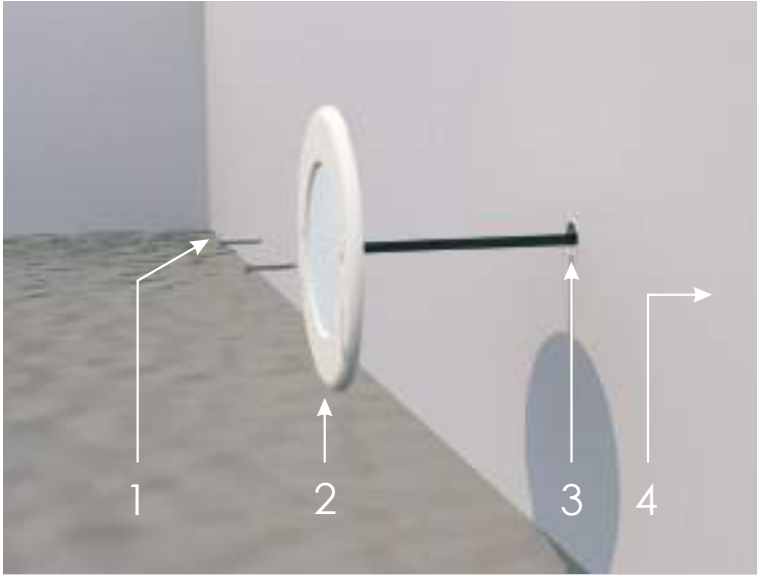

Installation Method 01

1. Screws
2. Lamp
3. Conduit
4. Pool wall