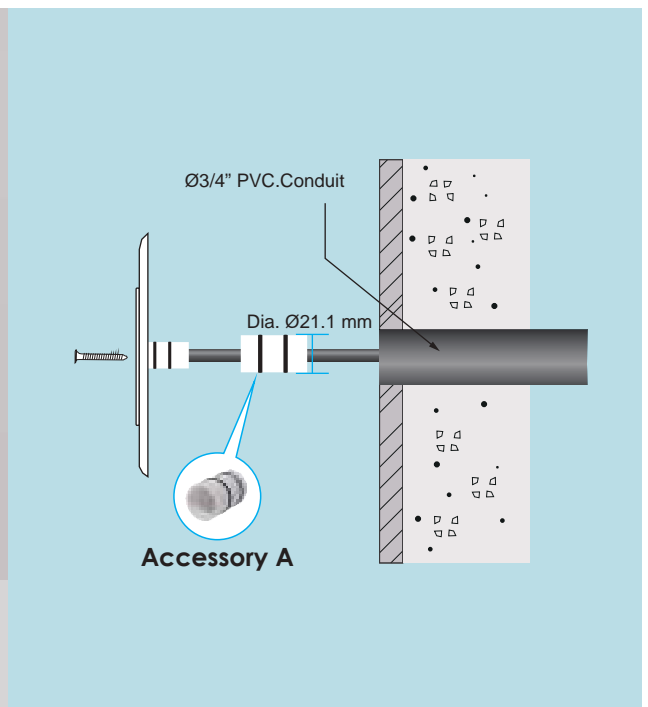

Installation Method 01

- 1. Screws
- 2. Lamp
- 3. Conduit
- 4. Pool wall

Installation Method 02

- 1. Screws
- 2. Lamp
- 3. Conduit
- 4. Pool wall
- 5. Accessory A

External / WiFi Controller

- Model : HT2EC
- Millions of color, DIY mood.
- With Mobile App control (Tuya App, Remote or Music)
- MAX. Power : 180 W
- Input voltage : DC12V