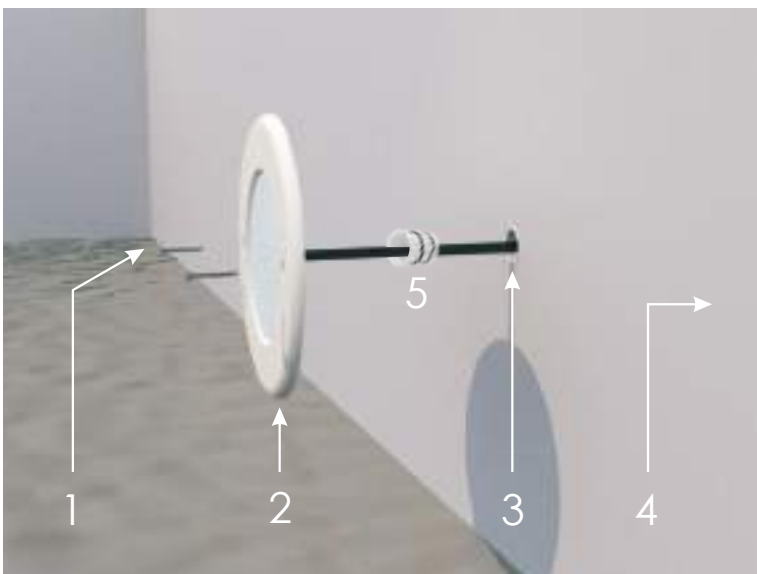

Model	Power	Voltage	Colour	Material	Flaceplate	LED Type	Beam Angle	LED QTY	Lumen	Dimension (D*H)
HTCP-P-L441-CW	35 W	AC/DC12V	Cool White (6500K)	Plastic	White	SMD2835	120°	441 pcs	100lm/w	257*7.5mm
HTCP-P-L441-WW	35 W	AC/DC12V	Warm White (3000K)	Plastic	White	SMD2835	120°	441 pcs	100lm/w	257*7.5mm
HTCP-P-L441-B	35 W	AC/DC12V	Blue	Plastic	White	SMD2835	120°	441 pcs	100lm/w	257*7.5mm
HTCP-P-L441-RGB	35 W	DC12V	RGB	Plastic	White	SMD2835	120°	441 pcs	100lm/w	257*7.5mm

Installation Method 01

- 1. Screws
- 2. Lamp
- 3. Conduit
- 4. Pool wall

Installation Method 02

- 1. Screws
- 2. Lamp
- 3. Conduit
- 4. Pool wall
- 5. Accessory A

External / WiFi Controller

- Model : HT2EC
- Millions of color, DIY mood.
- With Mobile App control (Tuya App, Remote or Music)
- MAX. Power : 180 W
- Input voltage : DC12V