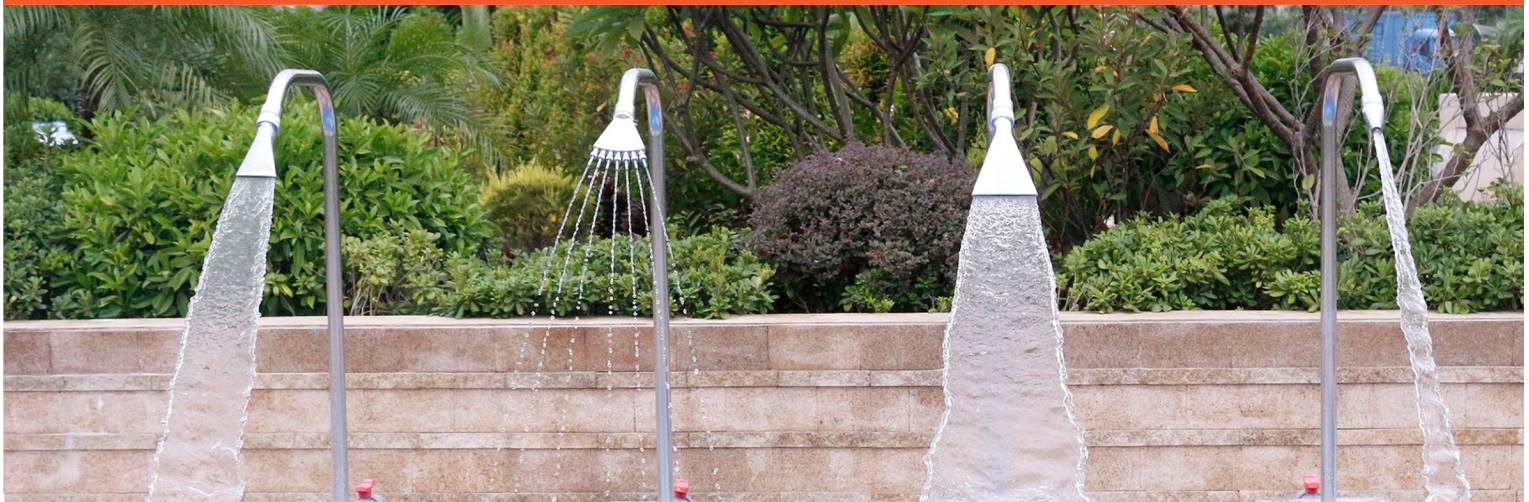

Shower Head

FAST SPRAY
EM4401

SOFT SPRAY
EM4406

FULL BODY SPRAY
EM4402

JET MASSAGE
EM4405

7 water patterns are available for your choice

Experience Water in different ways!

Enjoy hydrotherapy shower using all physical properties of water to create a new experience. Emaux's shower heads are designed to offer excellent showering massage experience.

Product Features

1. Stainless Steel AISI-304 tube
2. Chrome plating heads
3. Hydrotherapy shower effects
4. Unique design with excellent waterproofing and corrosion proofing
5. Easy installation and maintenance