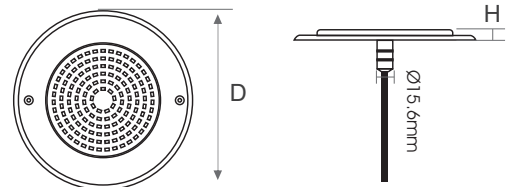

Advantages

- Fully resin filled, 100% waterproof
- 316L Stainless steel for marine water
- Ultra slim design in 7.5 - 8.0 mm thickness
- Suitable for Concrete Pool
- Patented 2 in 1 installation methods
 - Method 01 : Ø1/2" PVC.Conduit
 - Method 02 : Ø3/4" PVC.Conduit

Optional Color

Single colour :
 - AC 12V (2-wires)
 CW (6500K) WW (3000K) Blue

RGB colour :
 - DC 12V (4-wires)
 RGB - External/Wi-Fi control method

Lights Graph

Dimension

Model	Power	Voltage	Colour	Material	Flaceplate	LED Type	Beam Angle	LED QTY	Lumen	Dimension (D*H)
HTCP-S-S90-CW	8 W	AC/DC12V	Cool White (6500K)	SS316L	Silver	SMD2835	120°	90 pcs	100lm/w	96*8mm
HTCP-S-S90-WW	8 W	AC/DC12V	Warm White (3000K)	SS316L	Silver	SMD2835	120°	90 pcs	100lm/w	96*8mm
HTCP-S-S90-B	8 W	AC/DC12V	Blue	SS316L	Silver	SMD2835	120°	90 pcs	100lm/w	96*8mm
HTCP-S-S90-RGB	8 W	DC12V	RGB	SS316L	Silver	SMD2835	120°	90 pcs	100lm/w	96*8mm

Model	Power	Voltage	Colour	Material	Flaceplate	LED Type	Beam Angle	LED QTY	Lumen	Dimension (D*H)
HTCP-S-M144-CW	12 W	AC/DC12V	Cool White (6500K)	SS316L	Silver	SMD2835	120°	144 pcs	100lm/w	155*7.5mm
HTCP-S-M144-WW	12 W	AC/DC12V	Warm White (3000K)	SS316L	Silver	SMD2835	120°	144 pcs	100lm/w	155*7.5mm
HTCP-S-M144-B	12 W	AC/DC12V	Blue	SS316L	Silver	SMD2835	120°	144 pcs	100lm/w	155*7.5mm
HTCP--S-M144-RGB	12 W	DC12V	RGB	SS316L	Silver	SMD2835	120°	144 pcs	100lm/w	155*7.5mm

Model	Power	Voltage	Colour	Material	Flaceplate	LED Type	Beam Angle	LED QTY	Lumen	Dimension (D*H)
HTCPS-L252-CW	18 W	AC/DC12V	Cool White (6500K)	SS316L	Silver	SMD2835	120°	252 pcs	100lm/w	257*7.5mm
HTCP-S-L252-WW	18 W	AC/DC12V	Warm White (3000K)	SS316L	Silver	SMD2835	120°	252 pcs	100lm/w	257*7.5mm
HTCP-S-L252-B	18 W	AC/DC12V	Blue	SS316L	Silver	SMD2835	120°	252 pcs	100lm/w	257*7.5mm
HTCP-S-L252-RGB	18 W	DC12V	RGB	SS316L	Silver	SMD2835	120°	252 pcs	100lm/w	257*7.5mm