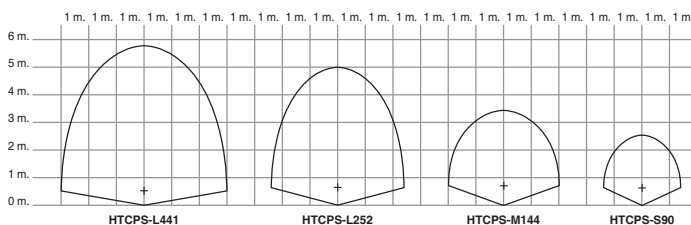

Optional Color

Single colour :
 - AC 12V (2-wires)
 CW (6500K) WW (3000K) Blue

RGB colour :
 - DC 12V (4-wires)
 RGB - External/Wi-Fi control method

Lights Graph

Dimension

Model	Power	Voltage	Colour	Material	Flaceplate	LED Type	Beam Angle	LED QTY	Lumen	Dimension (D*H)
HTCP-S-S90-CW	8 W	AC/DC12V	Cool White (6500K)	SS316L	Silver	SMD2835	120°	90 pcs	100lm/w	96*8mm
HTCP-S-S90-WW	8 W	AC/DC12V	Warm White (3000K)	SS316L	Silver	SMD2835	120°	90 pcs	100lm/w	96*8mm
HTCP-S-S90-B	8 W	AC/DC12V	Blue	SS316L	Silver	SMD2835	120°	90 pcs	100lm/w	96*8mm
HTCP-S-S90-RGB	8 W	DC12V	RGB	SS316L	Silver	SMD2835	120°	90 pcs	100lm/w	96*8mm

Model	Power	Voltage	Colour	Material	Flaceplate	LED Type	Beam Angle	LED QTY	Lumen	Dimension (D*H)
HTCPS-L252-CW	18 W	AC/DC12V	Cool White (6500K)	SS316L	Silver	SMD2835	120°	252 pcs	100lm/w	257*7.5mm
HTCP-S-L252-WW	18 W	AC/DC12V	Warm White (3000K)	SS316L	Silver	SMD2835	120°	252 pcs	100lm/w	257*7.5mm
HTCP-S-L252-B	18 W	AC/DC12V	Blue	SS316L	Silver	SMD2835	120°	252 pcs	100lm/w	257*7.5mm
HTCP-S-L252-RGB	18 W	DC12V	RGB	SS316L	Silver	SMD2835	120°	252 pcs	100lm/w	257*7.5mm

Model	Power	Voltage	Colour	Material	Flaceplate	LED Type	Beam Angle	LED QTY	Lumen	Dimension (D*H)
HTCP-S-L441-CW	35 W	AC/DC12V	Cool White (6500K)	SS316L	Silver	SMD2835	120°	441 pcs	100lm/w	257*7.5mm
HTCP-S-L441-WW	35 W	AC/DC12V	Warm White (3000K)	SS316L	Silver	SMD2835	120°	441 pcs	100lm/w	257*7.5mm
HTCP-S-L441-B	35 W	AC/DC12V	Blue	SS316L	Silver	SMD2835	120°	441 pcs	100lm/w	257*7.5mm
HTCP-S-L441-RGB	35 W	DC12V	RGB	SS316L	Silver	SMD2835	120°	441 pcs	100lm/w	257*7.5mm