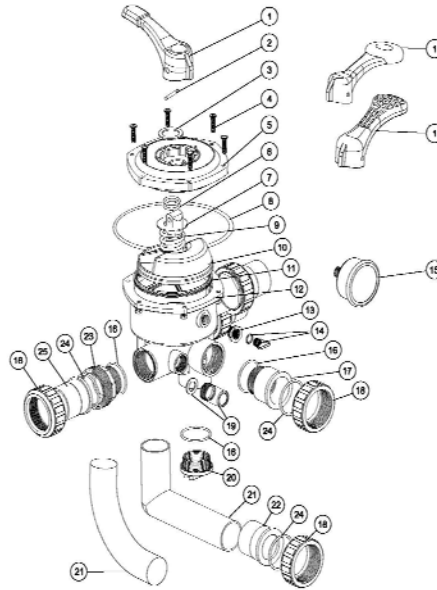

## Parts of 1.5" SIDE MOUNT VALVE Models: MPV-03

[Back to Table of Content](#)

SwimmingPool/Thailand

Not all parts on the list are sold. Generally O-rings and gaskets are available.

Please see our website for unions and their O-rings, pressure gauges, and clear-view optics.