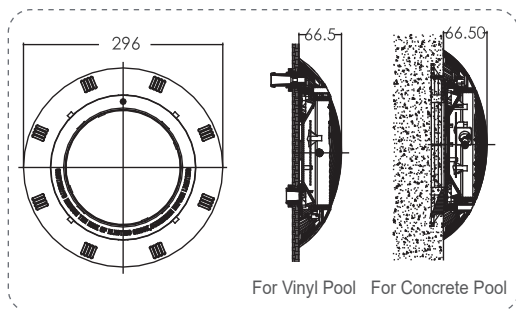

Underwater Light TP100 SERIES P100 SERIES

Waterproof Standard: IP68
Cable: 2.5m
Material: ABS + UV stabilizer
Installation: Wall mounted (flat type)

TP100 Series

Product Information

Code	Model	Light	Watt/ Voltage	Color	Illuminance (lux)
88040602	UL-TP100	Halogen Light Bulb	75W/12V	Color lens,Red/Green/Blue	400(red), 300(green), 240(blue), 680(no lens)
88040652W	LED-TP100	198 LEDs Light Panel	8W/12V	Cool White	180(cool white)
88040652C	LED-TP100	198 LEDs Light Panel	8W/12V	Auto color changing	250(color)
88040652B	LED-TP100	198 LEDs Light Panel	8W/12V	Blue	120(blue)

TP100 Series LED Light Color Changing:

Waterproof Standard: IP68
Cable: 2.5m
Material: ABS + UV stabilizer
Installation: Wall mounted (flat type)

P100 Series

Product Information

Code	Model	Light	Watt/ Voltage	Color	Illuminance (lux)
88041902	UL-P100	Halogen Light Bulb	75W/12V	Color lens,Red/Green/Blue	300(red),260(green), 180(blue), 480(no lens)
88041952W	LED-P100	198 LEDs Light Panel	8W/12V	Cool White	180(cool white)
88041952C	LED-P100	198 LEDs Light Panel	8W/12V	Auto color changing	250(color)
88041952B	LED-P100	198 LEDs Light Panel	8W/12V	Blue	120(blue)