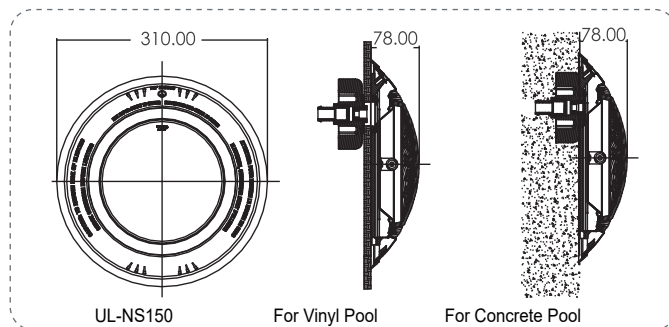

Underwater Light NS75/NS150 SERIES

NS75/NS150 Series

Waterproof Standard	Material
IP68	Stainless Steel AISI 304
Cable	Installation
2.5m	Wall mounted (flat type)

Product Information

Code	Model	Light	Watt/ Voltage	Color	Illuminance (lux)
88043706	UL-NS75	Halogen Light Bulb	75W/12V	Warm White	460
88043703	UL-NS150	Halogen Light Bulb	150W/12V	Warm White	498

IP68 **CE** **RoHS COMPLIANT**
2011/65/EU

Installation kit for concrete liner pool

Features

1. For concrete liner pool installation
2. Suitable for E-Lumen Series, LED-P100 UL-P100 LED-CP100 UL-CP100 LED-TP100 UL-TP100 UL-NS75 UL-NS150

Code	Description
08040021	Installation kit for concrete liner pool

EMAUX WATER TECHNOLOGY CO., LTD

ADDRESS G/F 41 TIN HAU TEMPLE ROAD,
NORTH POINT, HONG KONG
PHONE +852 2832 9880
www.emauxgroup.com

Pool & Spa Equipments

STRIVE FOR CLEAR WATER

Available from:

ALL SPECIFICATIONS ARE SUBJECT TO CHANGE WITHOUT NOTICE
© 2018 EMAUX WATER TECHNOLOGY CO., LTD. ALL RIGHTS RESERVED.