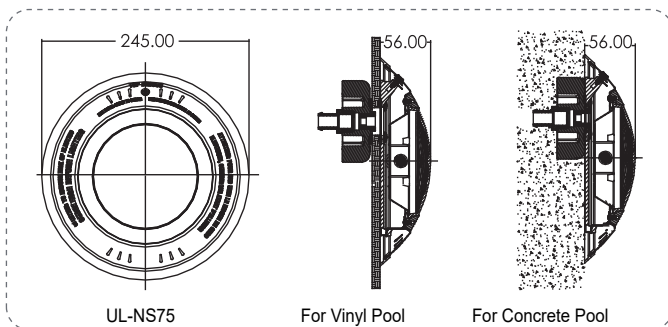

Underwater Light NS75/NS150 SERIES

NS75/NS150 Series

Waterproof Standard	Material
IP68	Stainless Steel AISI 304
Cable	Installation
2.5m	Wall mounted (flat type)

Product Information

Code	Model	Light	Watt/ Voltage	Color	Illuminance (lux)
88043706	UL-NS75	Halogen Light Bulb	75W/12V	Warm White	460
88043703	UL-NS150	Halogen Light Bulb	150W/12V	Warm White	498

IP68 **CE** **RoHS COMPLIANT**
2011/65/EU

Installation kit for concrete liner pool

Features

1. For concrete liner pool installation
2. Suitable for E-Lumen Series, LED-P100 UL-P100 LED-CP100 UL-CP100 LED-TP100 UL-TP100 UL-NS75 UL-NS150

Code	Description
08040021	Installation kit for concrete liner pool

EMAUX WATER TECHNOLOGY CO., LTD

ADDRESS G/F 41 TIN HAU TEMPLE ROAD,
NORTH POINT, HONG KONG
PHONE +852 2832 9880
www.emauxgroup.com

Pool & Spa Equipments

STRIVE FOR CLEAR WATER

Available from:

ALL SPECIFICATIONS ARE SUBJECT TO CHANGE WITHOUT NOTICE
© 2018 EMAUX WATER TECHNOLOGY CO., LTD. ALL RIGHTS RESERVED.