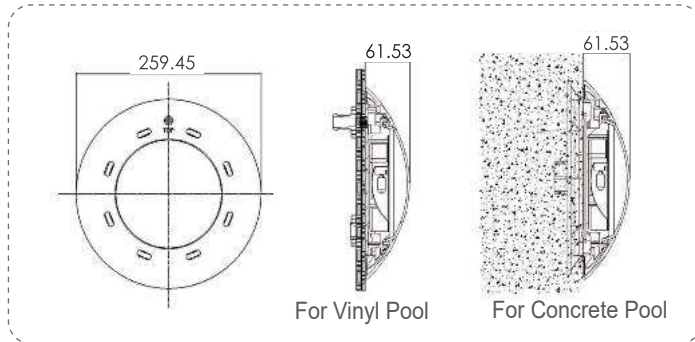

Underwater Light CP100 SERIES

CP100 Series

Waterproof Standard
IP68

Material
ABS with UV stabilizer

Cable
2.5m

Installation
Wall mounted (flat type)

IP68  

Model: LED-CP100