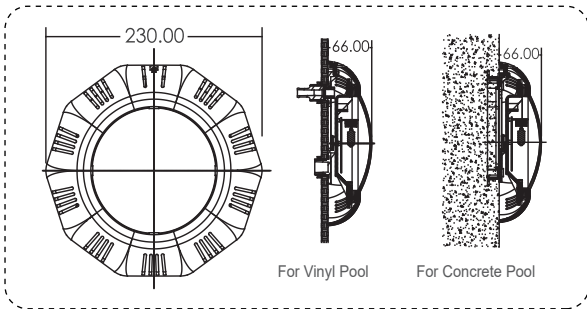

Underwater Light - Flat Type

SIMPLE WALL MOUNT WITHOUT NICHE

For concrete and vinyl pools

 **Emaux**
water technology

Pool & Spa Equipment

Underwater Light TP100 SERIES P100 SERIES

Waterproof Standard: IP68
 Cable: 2.5m
 Material: ABS + UV stabilizer
 Installation: Wall mounted (flat type)

Underwater Light NS75/NS150 SERIES

Model: UL-NS150

NS75/NS150 Series

Waterproof Standard	Material
IP68	Stainless Steel AISI 304
Cable	Installation
2.5m	Wall mounted (flat type)

UL White

Product Information